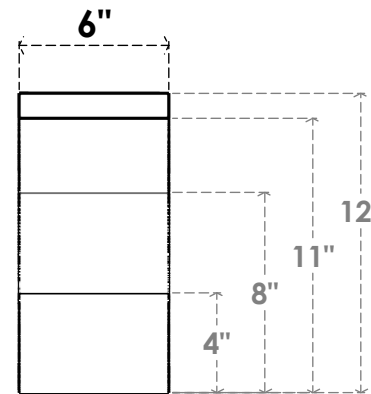

ITEM NUMBER: BRCPC060X08000X1200FST

6"W X 8"D X 12"H FUNSTON ARCHITECTURAL GRADE PVC CLOSED KNEE BRACE

SIDE PROFILE

FRONT PROFILE

ISOMETRIC

EKENA MILLWORK
2300 WEST MAIN ST.
CLARKSVILLE, TX 75426
TOLL FREE: 866-607-0453
WWW.EKENAMILLWORK.COM