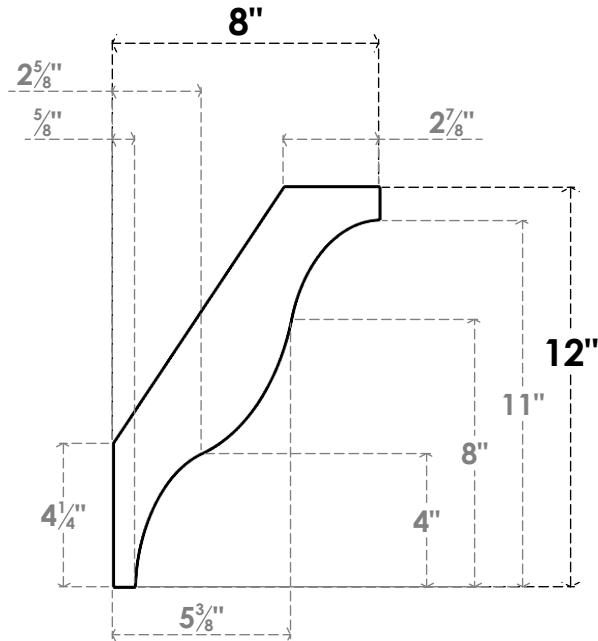

ITEM NUMBER: BRCPC060X08000X1200FST

6"W X 8"D X 12"H FUNSTON ARCHITECTURAL GRADE PVC CLOSED KNEE BRACE

SIDE PROFILE

FRONT PROFILE

ISOMETRIC

EKENA MILLWORK
2300 WEST MAIN ST.
CLARKSVILLE, TX 75426
TOLL FREE: 866-607-0453
WWW.EKENAMILLWORK.COM